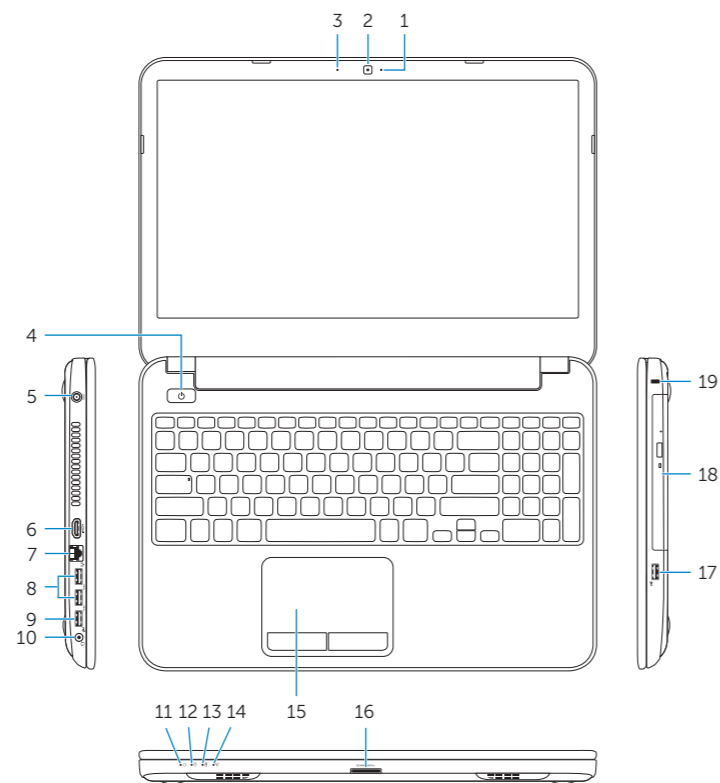

P28F

P28F001/ P28F002

**Inspiron 3521/5521/3537/5537/
M531R-5535**

Features

Δυνατότητες | Características | Caracteristici | Funciones

1. Camera-status light
2. Camera
3. Digital microphone
4. Power button
5. Power-adaptor port
6. HDMI port
7. Network port
8. USB 3.0 ports (2)
9. USB 2.0 port
10. Headset port
11. Power-status light
12. Hard-drive activity light